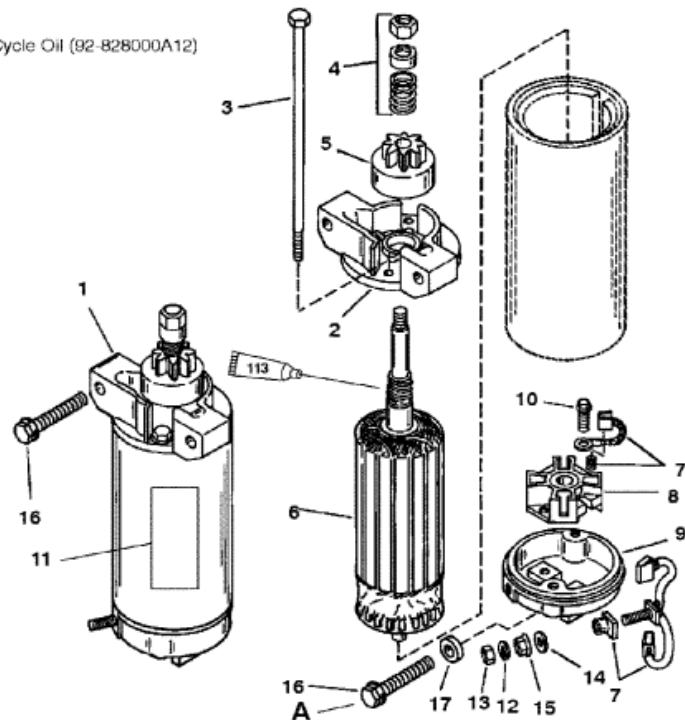

113 4 Cycle Oil (92-828000A12)

A - Torque bottom starter bolt to 21.0 lb. ft. (28.5 N-m)

19091

Parts List

Ref	Class	Part	Description	Qty	Comment	Footnote
1	50	818445	STARTER MOTOR	1		
2		823639	DRIVE CAP	1		
3	10	823641	THRU BOLT	2		
4		823640T	DRIVE KIT	1		
5		13310T	PINION ASSEMBLY	1		
6		823638	ARMATURE	1		
7		75384	BRUSH/SPRING KIT	1		
8		61787	HOLDER	1		
9		811901	COMMUTATOR CAP	1		
10		F15158	SCREW	2		
11	37	827282	DECAL, Warning, High Voltage	1		
12	13	26992	LOCKWASHER, (.250)	2		
13	11	94330	NUT, (.250-20)	2		
14	13	26992	LOCKWASHER, (.250)	1		
15	11	20890	NUT, (.250-20)	1		
16	10	818934	SCREW, (M8 x 50)	3		
17	23	824921	SPACER	1		